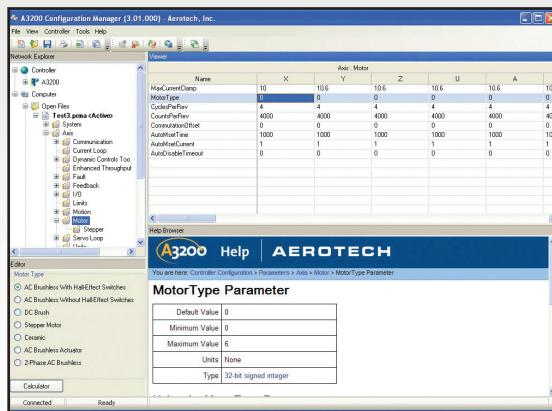

Fast Results

1st Iteration

Final Iteration

- Minimize step and settle times, reduce errors with intelligent learning control
- Trigger data acquisition on the fly with Position Synchronized Output (PSO)

Nanometer Performance with Long Travel

- Nanometer step size with travels up to 160 mm
- Linear, rotary and angular motion stages

Fast, Easy Setup and Programming

- Full suite of graphical utilities
- Easy, intuitive calculators and wizards for hassle-free configuration
- EPICS and Tango compatibility