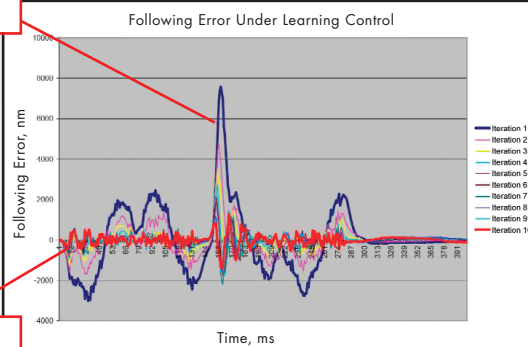

Position error without harmonic cancellation

Position error with harmonic cancellation

Advanced control algorithms with EPICS and Tango drivers

www.aerotech.com

Guaranteed Performance and Proven Reliability

- Precision alignment and sphere of confusion measurements down to arc-sec and micron levels
- 1D and 2D calibration
- State of the art metrology facilities and equipment
- Thousands of axes worldwide in industrial environments
- Tens of thousands of hours of reliable consistent performance

Fast Results

1st Iteration

Final Iteration

- Minimize step and settle times, reduce errors with intelligent learning control
- Trigger data acquisition on the fly with Position Synchronized Output (PSO)

Nanometer Performance with Long Travel