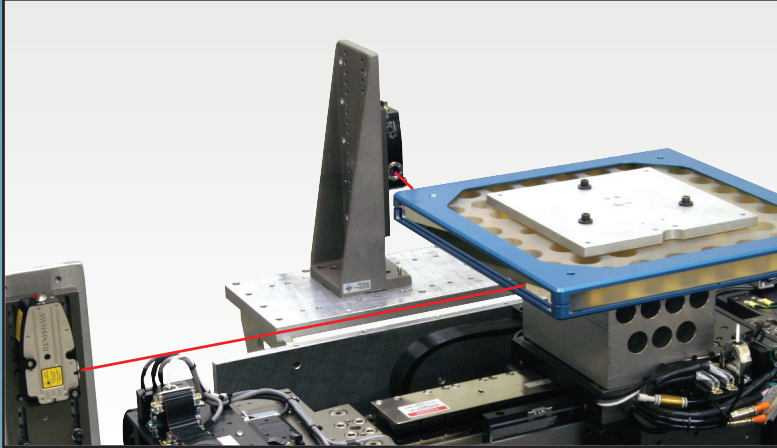

Position error without harmonic cancellation

Position error with harmonic cancellation

Advanced control algorithms with EPICS and Tango drivers

www.aerotech.com

Guaranteed Performance and Proven Reliability

- Precision alignment and sphere of confusion measurements down to arc-sec and micron levels
- 1D and 2D calibration
- State of the art metrology facilities and equipment
- Thousands of axes worldwide in industrial environments
- Tens of thousands of hours of reliable consistent performance