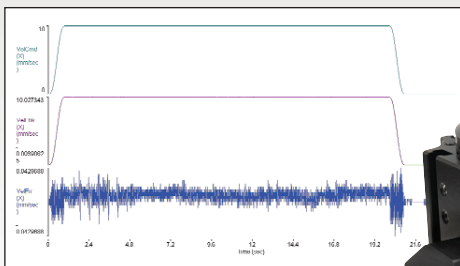

Smooth Motion and Ultimate Velocity Stability

- Rotary and linear air bearings provide the best mechanical system possible for smooth motion
- Industry-leading control algorithms reject external disturbances and enhance performance
- Linear amplifiers provide ultimate control with noise immunity