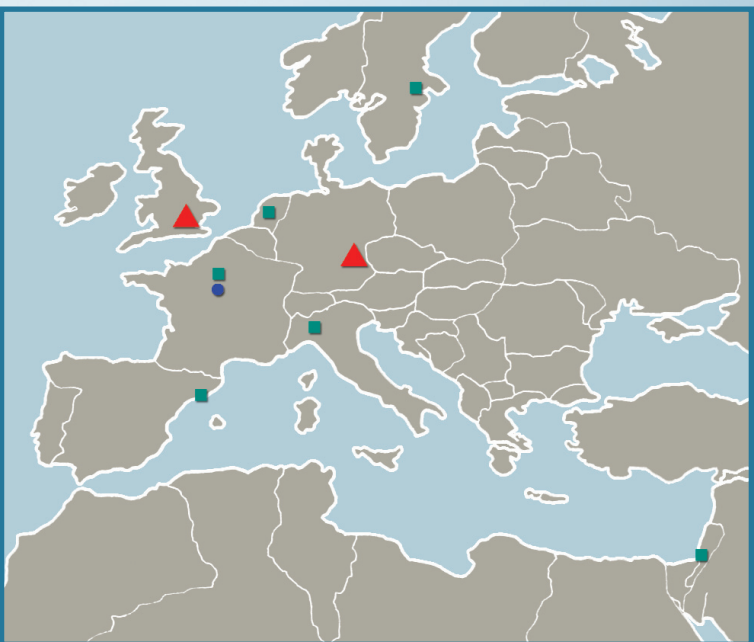

Aerotech's Worldwide Sales and Service Locations

★ - Aerotech Headquarters   ● - Direct Field Sales Office   ▲ - Aerotech Subsidiary   ■ - Representative